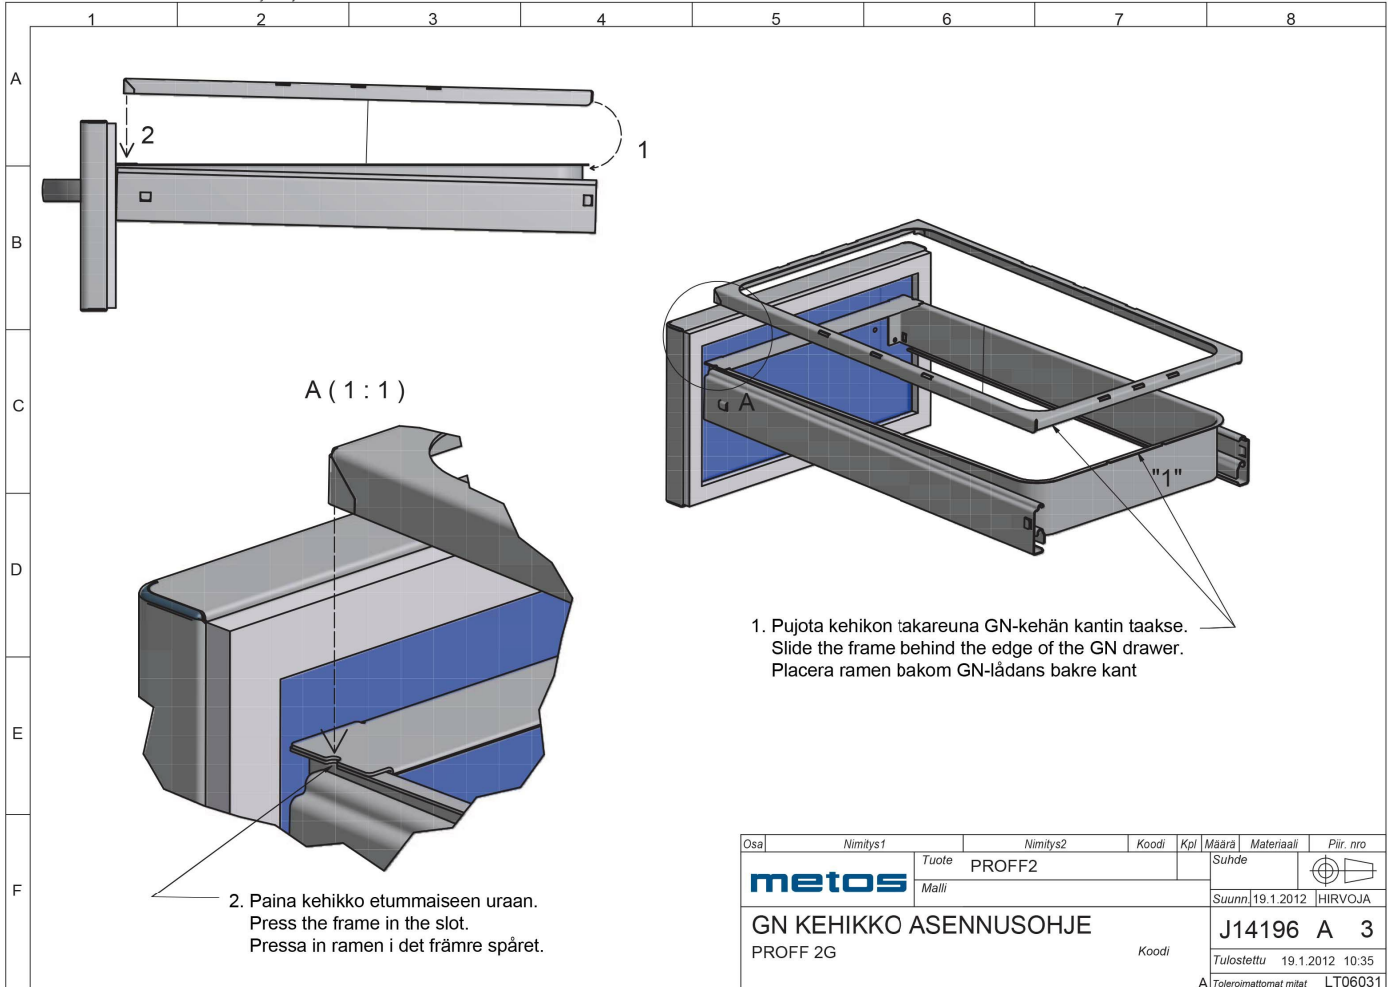

V:\USERS\HACKMAN\Kerava Jakelu\Proff2\käyttöohje

This document may not be copied in part or in whole by any process nor passed on to a third party without the written permission of the owner Metos Oy Ab.