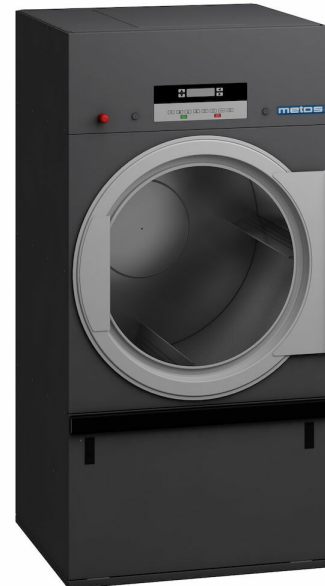

Tumble dryer Metos T35

Standard stainless steel Ø 930 mm drum, volume 680 litres.

Stainless steel front

- ECT easy-to-use microprocessor
- air flow 1200 m³/h
- drying average 0,560 l/min.
- short drying time
- maximal heat transfer
- low energy consumption
- large door Ø 810 mm opening for easy loading and unloading
- self cleaning lintscreen
- to be connected to the exhaust chimney

Tumble dryer Metos T35

Product capacity	35 kg
Item width mm	965
Item depth mm	1490
Item height mm	1975
Package volume	3.331
Unit of volume	m3
Package volume	3.331 m3
Package length	104
Package width	154
Package height	208
Package unit of dimension	cm
Package dimensions (LxWxH)	104x154x208 cm
Net weight	305
Net weight	305 kg
Gross weight	330
Package weight	330 kg
Unit of weight	kg
Connection power kW	36.7
Fuse Size A	63
Connection voltage V	400
Number of phases	3PE
Frequency Hz	50
Protection rating (IP)	43
Type of electrical connection	Semifixed
Operation type	electrical
Drum material	stainless steel
Programmability	ready programs
Amount of programs	3
Insulation	insulated

Tumble dryer Metos T35