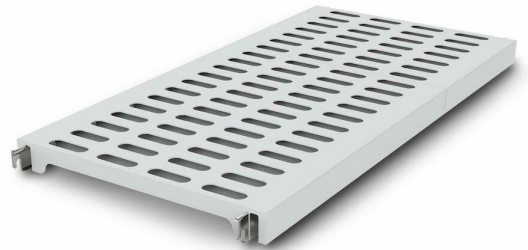

## Louvre shelf Metos Norm12 600\*600

Grid shelf made of plastic. Stands cold up to - 30 °C, machine washable

- adjustable shelf height every 150 mm
- capacity 150 kg

## Louvre shelf Metos Norm12 600\*600

|                            |              |
|----------------------------|--------------|
| Product capacity           | 200 kg       |
| Item width mm              | 600          |
| Item depth mm              | 583          |
| Item height mm             | 53           |
| Package volume             | 0.01         |
| Unit of volume             | m3           |
| Package volume             | 0.01 m3      |
| Package length             | 0            |
| Package width              | 0            |
| Package height             | 0            |
| Package dimensions (LxWxH) | 0x0x0        |
| Net weight                 | 1.84         |
| Net weight                 | 1.84 kg      |
| Gross weight               | 2.84         |
| Package weight             | 2.84 kg      |
| Unit of weight             | kg           |
| Raw material               | plastic      |
| Shelf size mm              | 600          |
| Model                      | Louvre shelf |