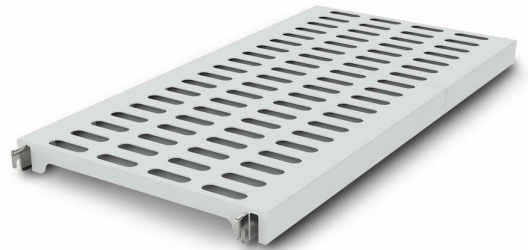

Louvre shelf Metos Norm12

1000*600

Grid shelf made of plastic. Stands cold up to - 30 °C, machine washable

- adjustable shelf height every 150 mm
- capacity 150 kg

Louvre shelf Metos Norm12 1000*600

Product capacity	200 kg
Item width mm	1000
Item depth mm	583
Item height mm	53
Package volume	0.01
Unit of volume	m3
Package volume	0.01 m3
Package length	0
Package width	0
Package height	0
Package dimensions (LxWxH)	0x0x0
Net weight	3.16
Net weight	3.16 kg
Gross weight	4.16
Package weight	4.16 kg
Unit of weight	kg
Raw material	plastic
Shelf size mm	600
Model	Louvre shelf