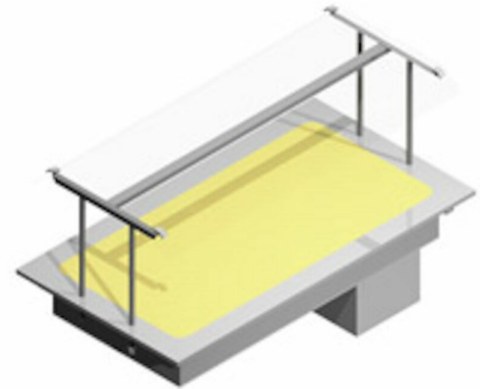

Bain Marie Metos Drop-In BM 1200 Nova Plus LED

Bain marie GN 3/1, depth 160 mm. Structure of the basin totally seamless and all the corners have been rounded for easier cleaning

- there is an outlet valve on the bottom of the basin with hose length of 1 m
- drop-in model without side panels
- basin's edge is 15 mm above the furniture's top plate
- temperature's adjusting with thermostat
- width of upper shelf 420 mm
- shelf made of hardened glass
- 3000K LED light
- shelf with PLUS glass edge

Bain Marie Metos Drop-In BM 1200 Nova Plus LED

Product capacity	3 GN 1/1
Inside measures mm	1200×650×355/734 mm
Item width mm	1200
Item depth mm	650
Item height mm	355/734
Package volume	0.954
Unit of volume	m3
Package volume	0.954 m3
Package length	125
Package width	70
Package height	109
Package unit of dimension	cm
Package dimensions (LxWxH)	125x70x109 cm
Net weight	48
Net weight	48 kg
Gross weight	48
Package weight	48 kg
Unit of weight	kg
Connection power kW	1.7
Fuse Size A	10
Connection voltage V	220-240
Number of phases	1NPE
Frequency Hz	50/60
Startup current A	7.3
Protection rating (IP)	IP43
Type of electrical connection	Plug
Drain diameter	21/16
Remarks (misc.)	drop-in hole 1145x550 mm
GN size	3 GN 1/1 160

Bain Marie Metos Drop-In BM 1200 Nova Plus LED

Power range kW	1.7
Lighting	LED
Upper part	with upper part