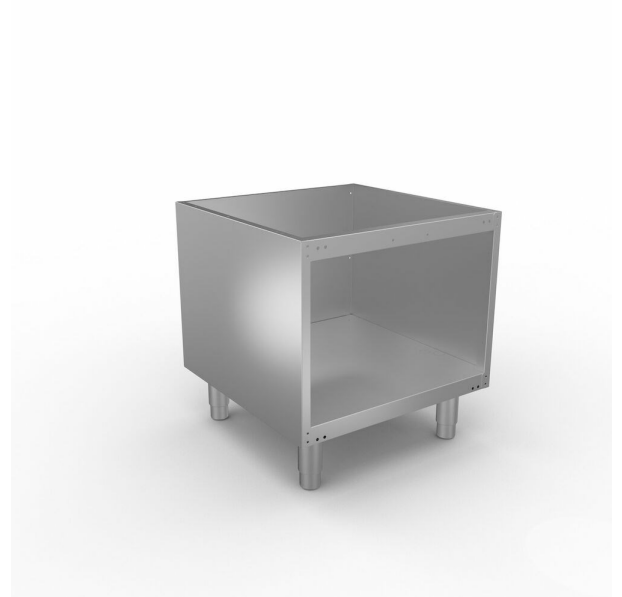

Open stand Metos Diamante 73/10B

Width 600 mm. Stainless steel

- supportive adjustable legs
- For Metos Diamante 70 series devices

ACCESSORIES (to be ordered separately):

- drawer
- door

Open stand Metos Diamante 73/10B

Package volume	0.01
Unit of volume	m3
Package volume	0.01 m3
Package length	0
Package width	0
Package height	0
Package unit of dimension	cm
Package dimensions (LxWxH)	0x0x0 cm
Net weight	0.01
Net weight	0.01 kg
Gross weight	0.01
Package weight	0.01 kg
Unit of weight	kg