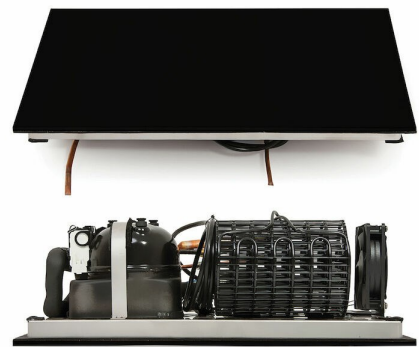

Cold plate Metos JH 700K GN1/1 with Black glass

The embeded Metos JH700K GN1 / 1 Cold Plate with black glass fits even more demanding furnishings, keeping the serving line stylish, consistent and eye-catching.

- temperature of the GN 1 / 1 size plate can be adjusted depending on the food served between -5 °C to + 15 °C(+ 22 °C)
- the plate is 9.5 mm aluminum
- integrated compressor

SHIPPING INCLUDES:

- 1 m cable to control unit
- 2 m power cord
- black Gorilla glass RAL9004

Cold plate Metos JH 700K GN1/1 with Black glass

Item width mm	330
Item depth mm	530
Item height mm	230
Package volume	0.079
Unit of volume	m3
Package volume	0.079 m3
Package length	42
Package width	63
Package height	30
Package unit of dimension	cm
Package dimensions (LxWxH)	42x63x30 cm
Net weight	18.5
Net weight	18.5 kg
Gross weight	20
Package weight	20 kg
Unit of weight	kg
Connection power kW	0.17
Connection voltage V	240
Number of phases	1NPE
Frequency Hz	50/60
Type of the refrigerant	R600a