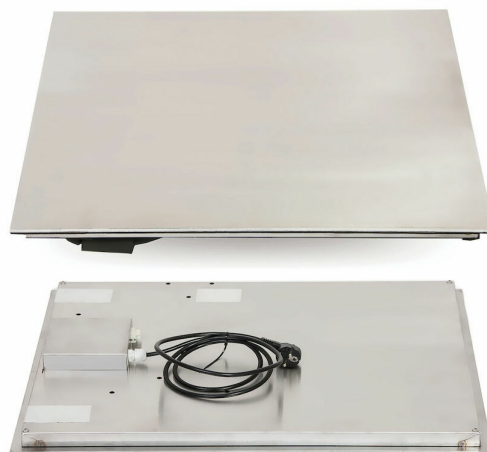

## Hot plate Metos JH1400 GN2/1

The Metos JH1400 GN2 / 1 Hot Plate fits even more demanding furnishings, keeping the serving line stylish, consistent, eye-catching.

On the stainless steel top you can install a Gorilla glass plate (optional) if desired. The temperature of the GN2 / 1 sized hotplate can be adjusted depending on the food served between + 20 ° C and + 140 ° C. The plate is 4.5 mm thick stainless steel. Installing the hotplate can be done quickly by inserting the plug into the wall.

Delivery includes:

- 1 m control cable
- 2 m power supply

Accessories (to be ordered separately):

- Gorilla glass top: RAL7016 anthracite, RAL7021 black-gray, RAL9004 black, RAL9010 white.
- 4 mm glass top: several colour alternatives available  
RAL1007, RAL1023, RAL3000, RAL5001, RAL5005, RAL6005, RAL6015, RAL6033, RAL7000, RAL7009, RAL7011, RAL7016, RAL7021, RAL7031, RAL7035, RAL9004, RAL9010

## Hot plate Metos JH1400 GN2/1

Item width mm	660
Item depth mm	530
Item height mm	230
Package volume	0.142
Unit of volume	m3
Package volume	0.142 m3
Package length	75
Package width	63
Package height	30
Package unit of dimension	cm
Package dimensions (LxWxH)	75x63x30 cm
Net weight	25.5
Net weight	25.5 kg
Gross weight	27
Package weight	27 kg
Unit of weight	kg
Connection power kW	1.52
Connection voltage V	240
Number of phases	1NPE
Frequency Hz	50/60