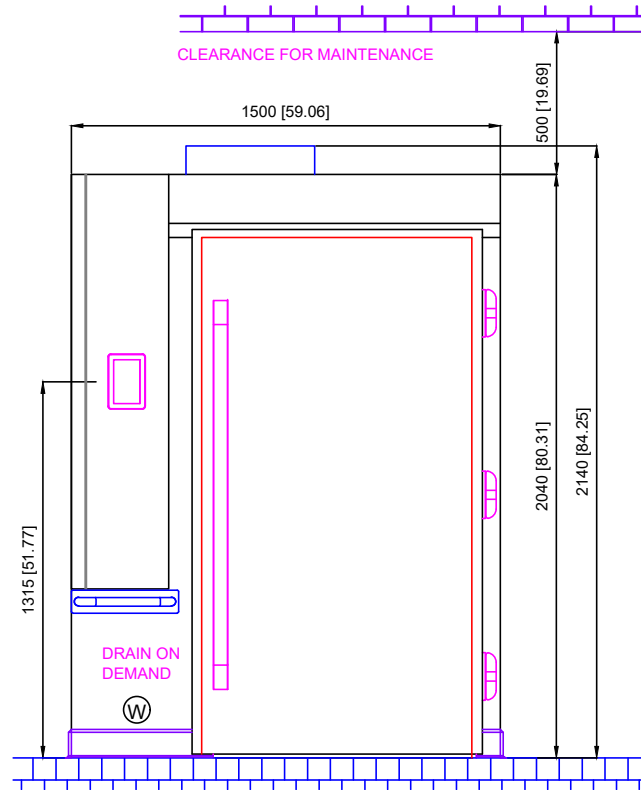

BC/BF602SB-RT

- Ⓜ1 INGRESSO REFRIGERANTE
REFRIGERANT INLET
 - Ⓜ2 USCITA REFRIGERANTE
REFRIGERANT OUTLET
 - ⓔ CONNESSIONE ELETTRICA
ELECTRICAL CONNECTION
 - Ⓦ CONNESSIONE SCARICO
DRAIN CONNECTION
- DIMENSIONI mm
DIMENSIONS [in]

FRONT VIEW

SIDE VIEW

SECTION WITH BOTTOM

TOP VIEW

602 SECTION