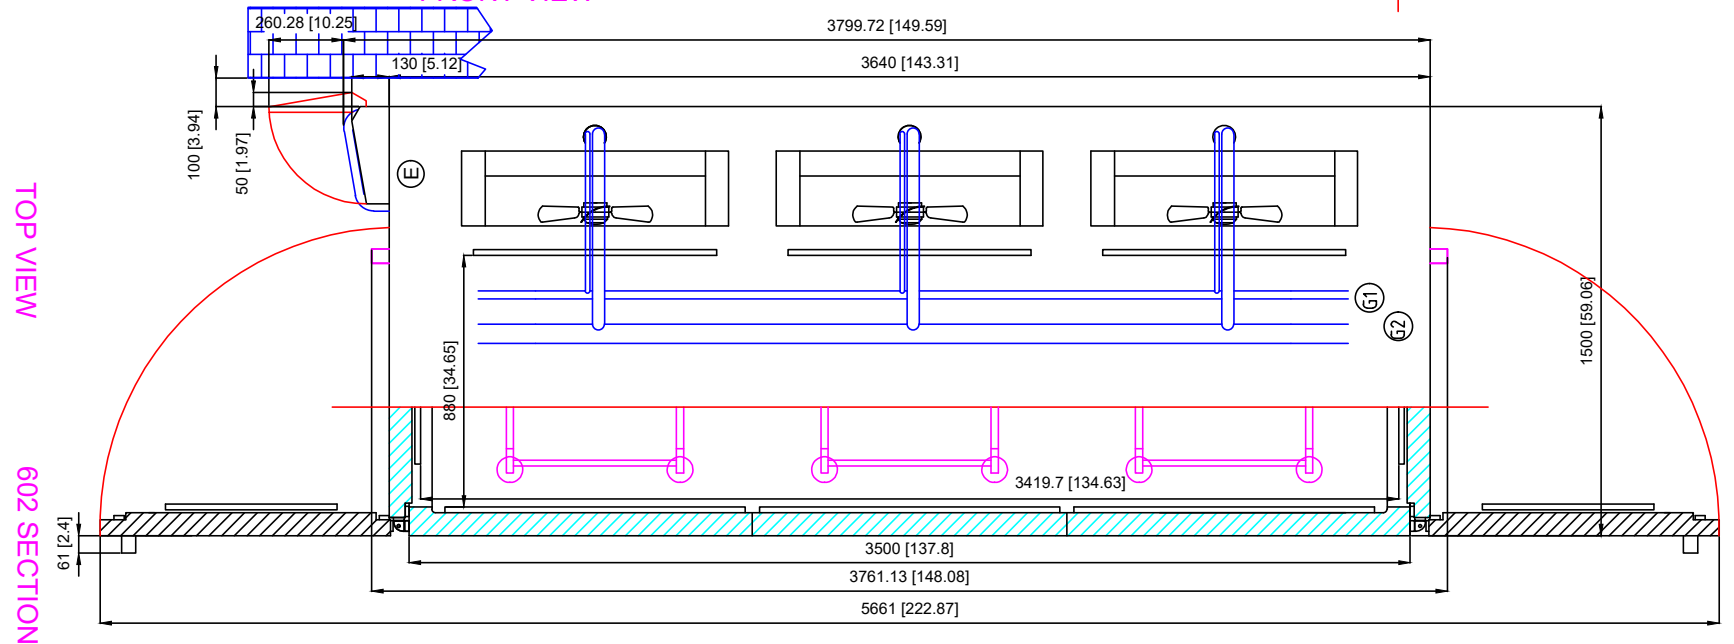

BC/BF602SB-RT

- Ⓜ1 INGRESSO REFRIGERANTE
REFRIGERANT INLET
 - Ⓜ2 USCITA REFRIGERANTE
REFRIGERANT OUTLET
 - ⓔ CONNESSIONE ELETTRICA
ELECTRICAL CONNECTION
 - Ⓦ CONNESSIONE SCARICO
DRAIN CONNECTION
- DIMENSIONI mm
DIMENSIONS [in]

FRONT VIEW

SIDE VIEW

SECTION WITH BOTTOM

TOP VIEW

602 SECTION