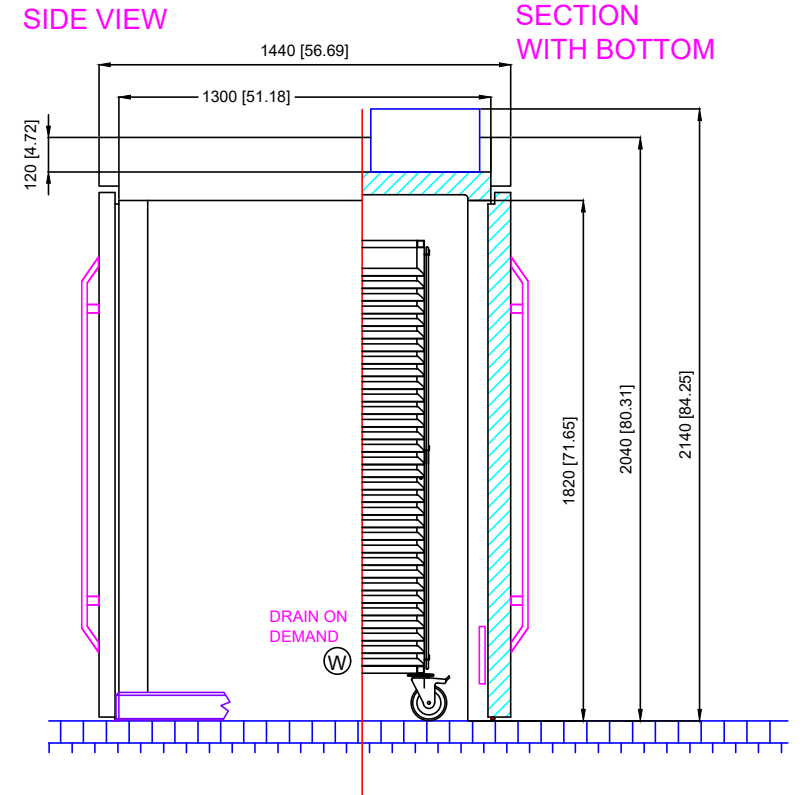

BC/BF602SB-RT

- Ⓜ1 INGRESSO REFRIGERANTE
REFRIGERANT INLET
 - Ⓜ2 USCITA REFRIGERANTE
REFRIGERANT OUTLET
 - ⓔ CONNESSIONE ELETTRICA
ELECTRICAL CONNECTION
 - Ⓦ CONNESSIONE SCARICO
DRAIN CONNECTION
- DIMENSIONI mm
DIMENSIONS [in]

FRONT VIEW

SIDE VIEW

SECTION WITH BOTTOM

TOP VIEW

602 SECTION