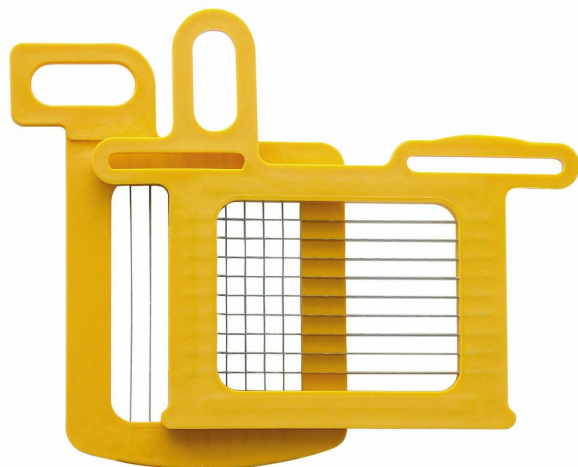

Grid set and pusher 7x7mm for Metos Dynacube

Grids are easily interchangeable. Stainless steel grid

- includes upper grid, lower grid and pusher

- size 7x7mm

Grid set and pusher 7x7mm for Metos Dynacube

Package volume	0.004
Unit of volume	m3
Package volume	0.004 m3
Package length	20
Package width	16
Package height	11
Package unit of dimension	cm
Package dimensions (LxWxH)	20x16x11 cm
Net weight	0.3
Net weight	0.3 kg
Gross weight	0.4
Package weight	0.4 kg
Unit of weight	kg