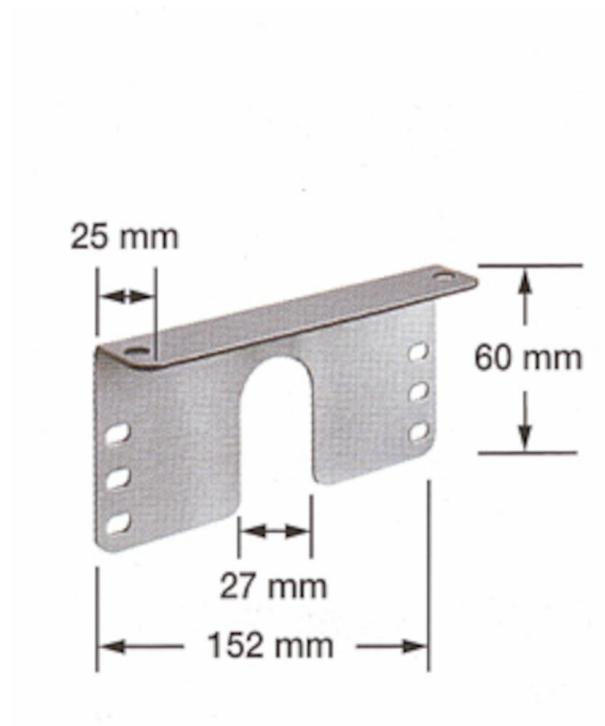

Angle brackets (pair) Metos GR Brackets

One pair.

Angle brackets (pair) Metos GR Brackets

Item width mm	152
Item depth mm	25
Item height mm	60
Package volume	0.01
Unit of volume	m3
Package volume	0.01 m3
Package length	0
Package width	0
Package height	0
Package unit of dimension	cm
Package dimensions (LxWxH)	0x0x0 cm
Net weight	0.5
Net weight	0.5 kg
Gross weight	1
Package weight	1 kg
Unit of weight	kg