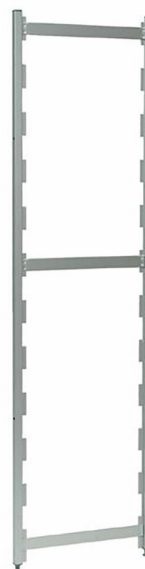

Ladder Metos Norm5

2000*600

Ladders made of stainless steel, säätöjalat. Adjustable shelf height every 150 mm
- capacity between two ladders 1200 kg

Ladder Metos Norm5 2000*600

Product capacity	Section load: 1200 kg
Item width mm	25
Item depth mm	600
Item height mm	1960
Package volume	0.04
Unit of volume	m3
Package volume	0.04 m3
Package length	65
Package width	3
Package height	205
Package unit of dimension	cm
Package dimensions (LxWxH)	65x3x205 cm
Net weight	5.41
Net weight	5.41 kg
Gross weight	6.41
Package weight	6.41 kg
Unit of weight	kg
Raw material	stainless steel