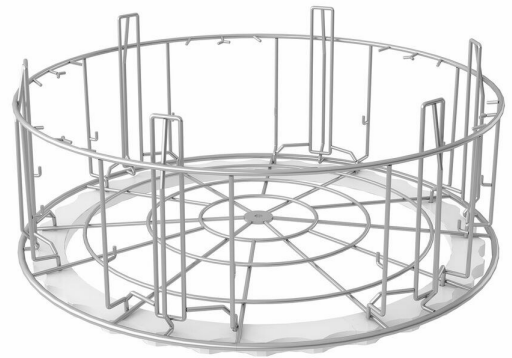

## Cassette Metos WD-90 DUO

Round basic cassette for WD-90 Duo granule machine

Tillbehör:

- center pan support
- cutlery and utensil holder to be used with center pan support
- holder for containers, grids and baking plates
- flexibel insert
- rubber strap
- service trolley

## Cassette Metos WD-90 DUO

Package volume	0.01
Unit of volume	m3
Package volume	0.01 m3
Package length	0
Package width	0
Package height	0
Package dimensions (LxWxH)	0x0x0
Net weight	4
Net weight	4 kg
Gross weight	4
Package weight	4 kg
Unit of weight	kg