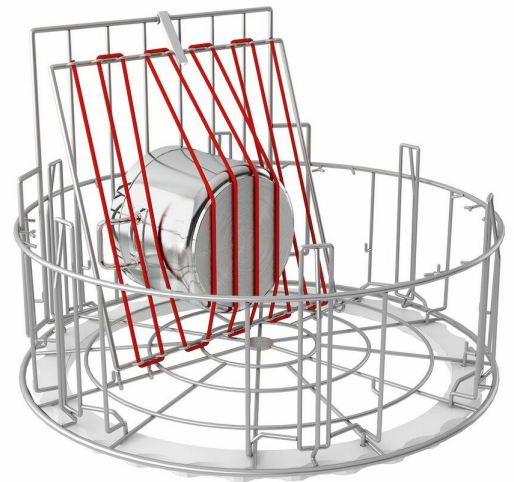

Flexible insert for cassette Metos WD-90 DUO

Keeps smaller pots in place.

Flexible insert for cassette Metos WD-90 DUO

Package volume	0.01
Unit of volume	m3
Package volume	0.01 m3
Package length	0
Package width	0
Package height	0
Package dimensions (LxWxH)	0x0x0
Net weight	0.5
Net weight	0.5 kg
Gross weight	0.5
Package weight	0.5 kg
Unit of weight	kg