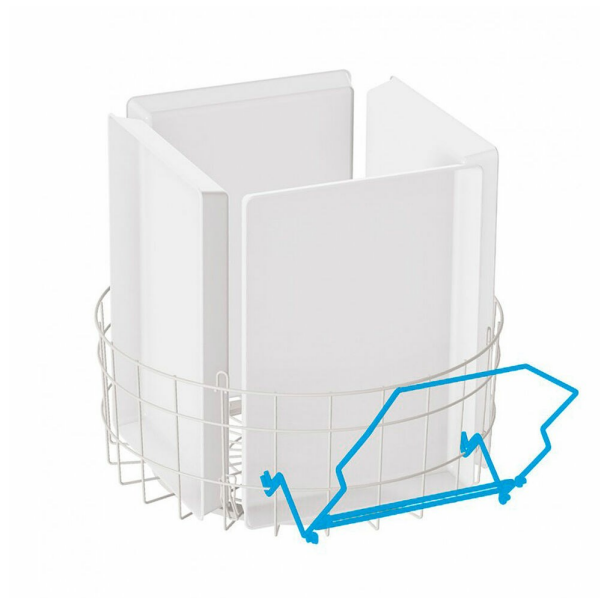

## Basket lifter for Metos GR300 / GR800 baskets

Support that helps with lifting the basket at the end of the cycle

## Basket lifter for Metos GR300 / GR800 baskets

Package volume	0.016
Unit of volume	m3
Package volume	0.016 m3
Package length	35
Package width	30
Package height	15
Package unit of dimension	cm
Package dimensions (LxWxH)	35x30x15 cm
Net weight	1
Net weight	1 kg
Gross weight	1.5
Package weight	1.5 kg
Unit of weight	kg