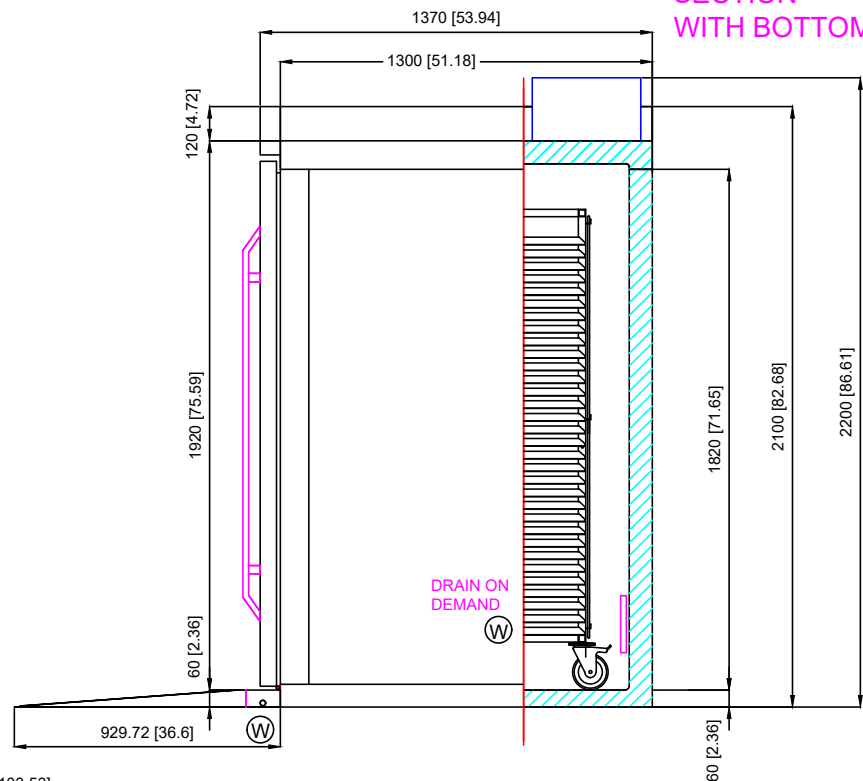

## BC/BF402SB-RIF

- G1 INGRESSO REFRIGERANTE  
REFRIGERANT INLET
- G2 USCITA REFRIGERANTE  
REFRIGERANT OUTLET
- E CONNESSIONE ELETTRICA  
ELECTRICAL CONNECTION
- W CONNESSIONE SCARICO  
DRAIN CONNECTION

DIMENSIONI mm  
DIMENSIONS [in]

FRONT VIEW

SIDE VIEW

SECTION WITH BOTTOM

TOP VIEW

402 SECTION