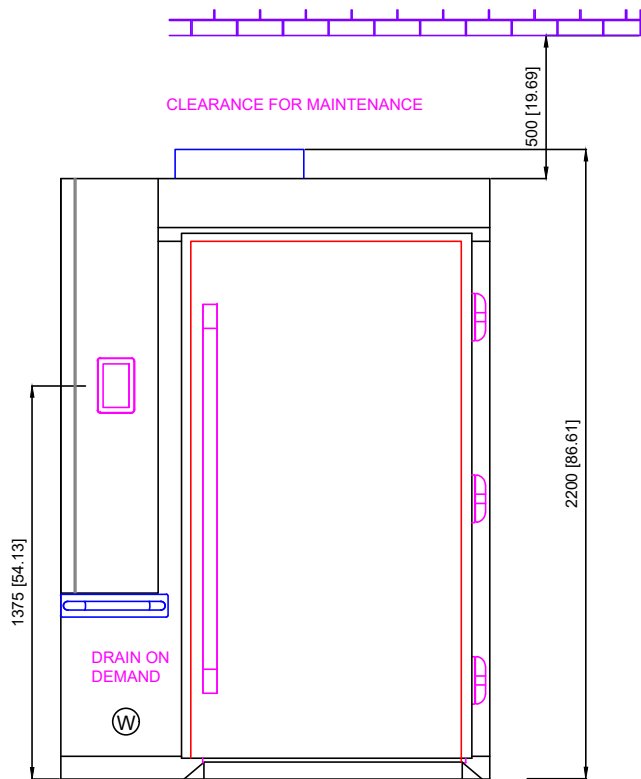

## BC/BF402SB-RIF

- G1 INGRESSO REFRIGERANTE  
REFRIGERANT INLET
- G2 USCITA REFRIGERANTE  
REFRIGERANT OUTLET
- E CONNESSIONE ELETTRICA  
ELECTRICAL CONNECTION
- W CONNESSIONE SCARICO  
DRAIN CONNECTION

DIMENSIONI mm  
DIMENSIONS [in]

FRONT VIEW

SIDE VIEW

SECTION WITH BOTTOM

TOP VIEW

402 SECTION