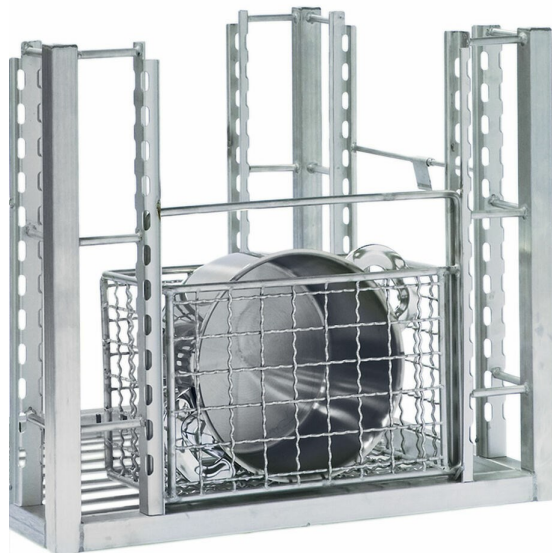

Wire basket Metos WD 90GR Flex/HC

- used for ladles and beaters. Is placed into the pan holder

Wire basket Metos WD 90GR Flex/HC

Item width mm	190
Item depth mm	245
Package volume	0.01
Unit of volume	m3
Package volume	0.01 m3
Package length	0
Package width	0
Package height	0
Package dimensions (LxWxH)	0x0x0
Net weight	0.5
Net weight	0.5 kg
Gross weight	0.5
Package weight	0.5 kg
Unit of weight	kg