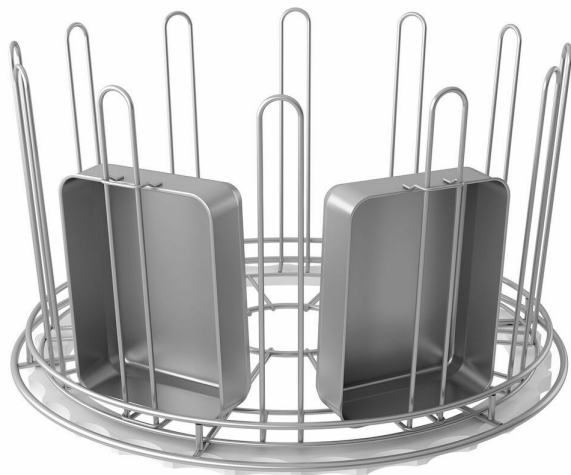

Center pan support for Metos WD-90 DUO/HC

By positioning the support in the rack the space inside can be varied according to the size of the pans and pots. Easy to use - cutlery and utensil holder can be used with center pan support(not included in the price)

Center pan support for Metos WD-90 DUO/HC

Package volume	0.081
Unit of volume	m ³
Package volume	0.081 m ³
Package length	45
Package width	45
Package height	40
Package unit of dimension	cm
Package dimensions (LxWxH)	45x45x40 cm
Net weight	1.4
Net weight	1.4 kg
Gross weight	1.4
Package weight	1.4 kg
Unit of weight	kg