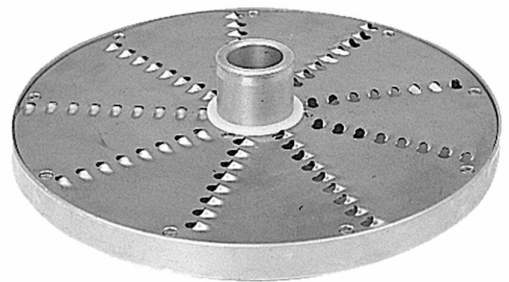

## **Grater/Shredder 1,5 mm Metos RG-200/250/diwash/7**

Grates / shreds carrots, dry bread, almonds etc.. Made of stainless steel

- suitable for washing in dishwasher
- can be washed without extra chemicals
- both soft and hard products can be processed with the same tool

## Grater/Shredder 1,5 mm Metos RG-200/250/diwash/7

|                            |               |
|----------------------------|---------------|
| Package volume             | 0.001         |
| Unit of volume             | m3            |
| Package volume             | 0.001 m3      |
| Package length             | 20            |
| Package width              | 20            |
| Package height             | 3             |
| Package unit of dimension  | cm            |
| Package dimensions (LxWxH) | 20x20x3 cm    |
| Net weight                 | 0.5           |
| Net weight                 | 0.5 kg        |
| Gross weight               | 0.8           |
| Package weight             | 0.8 kg        |
| Unit of weight             | kg            |
| Model                      | Grater        |
| Model of vegetable slicer  | RG-200;RG-250 |