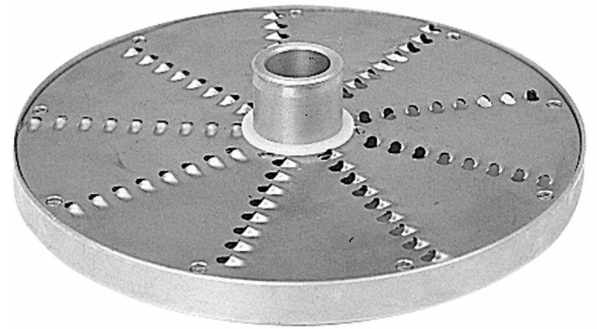

## Grater/Shredder 8 mm Metos RG-350/300i/400/400i

Grates / shreds carrots, dry bread, almonds etc.. Made of stainless steel

- suitable for washing in dishwasher
- can be washed without extra chemicals
- both soft and hard products can be processed with the same tool

## Grater/Shredder 8 mm Metos RG-350/300i/400/400i

Item width mm	215
Item depth mm	215
Item height mm	50
Package volume	0.004
Unit of volume	m3
Package volume	0.004 m3
Package length	26
Package width	24
Package height	6
Package unit of dimension	cm
Package dimensions (LxWxH)	26x24x6 cm
Net weight	1
Net weight	1 kg
Gross weight	1.2
Package weight	1.2 kg
Unit of weight	kg
Model	Grater
Model of vegetable slicer	RG-300i;RG-350;RG-400i