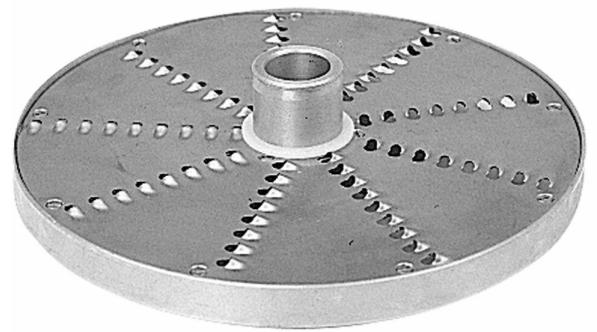

## Grater/Shredder 6mm Metos RG-350/300i/400/400i

Grates / shreds carrots, dry bread, almonds etc.. Made of stainless steel

- suitable for washing in dishwasher
- can be washed without extra chemicals
- both soft and hard products can be processed with the same tool

## Grater/Shredder 6mm Metos RG-350/300i/400/400i

Item width mm	215
Item depth mm	215
Item height mm	50
Package volume	0.004
Unit of volume	m3
Package volume	0.004 m3
Package length	26
Package width	24
Package height	6
Package unit of dimension	cm
Package dimensions (LxWxH)	26x24x6 cm
Net weight	1
Net weight	1 kg
Gross weight	1.2
Package weight	1.2 kg
Unit of weight	kg
Model	Grater
Model of vegetable slicer	RG-300i;RG-350;RG-400i