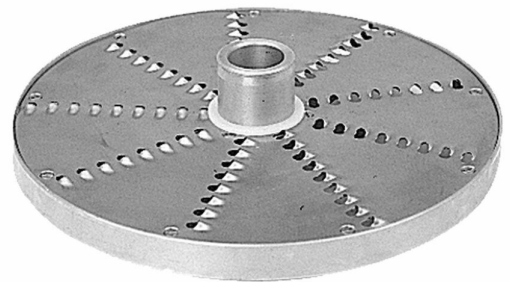

## **Grater/Shredder 10 mm Metos RG-200/250/diwash/7**

Grates / shreds carrots, dry bread, almonds etc.. Made of stainless steel

- suitable for washing in dishwasher
- can be washed without extra chemicals
- both soft and hard products can be processed with the same tool

## Grater/Shredder 10 mm Metos RG-200/250/diwash/7

Item width mm	185
Item depth mm	185
Item height mm	40
Package volume	0.003
Unit of volume	m3
Package volume	0.003 m3
Package length	22
Package width	19
Package height	6
Package unit of dimension	cm
Package dimensions (LxWxH)	22x19x6 cm
Net weight	0.5
Net weight	0.5 kg
Gross weight	0.8
Package weight	0.8 kg
Unit of weight	kg
Model	Grater
Model of vegetable slicer	RG-200;RG-250