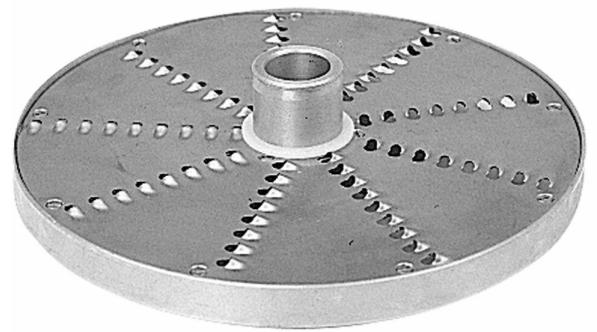

Grater/Shredder 10 mm Metos RG-350/300i/400/400i

Grates / shreds carrots, dry bread, almonds etc.. Made of stainless steel

- suitable for washing in dishwasher
- can be washed without extra chemicals
- both soft and hard products can be processed with the same tool

Grater/Shredder 10 mm Metos RG-350/300i/400/400i

Item width mm	215
Item depth mm	215
Item height mm	50
Package volume	0.004
Unit of volume	m3
Package volume	0.004 m3
Package length	26
Package width	24
Package height	6
Package unit of dimension	cm
Package dimensions (LxWxH)	26x24x6 cm
Net weight	1
Net weight	1 kg
Gross weight	1.2
Package weight	1.2 kg
Unit of weight	kg
Model	Grater
Model of vegetable slicer	RG-300i;RG-350;RG-400i