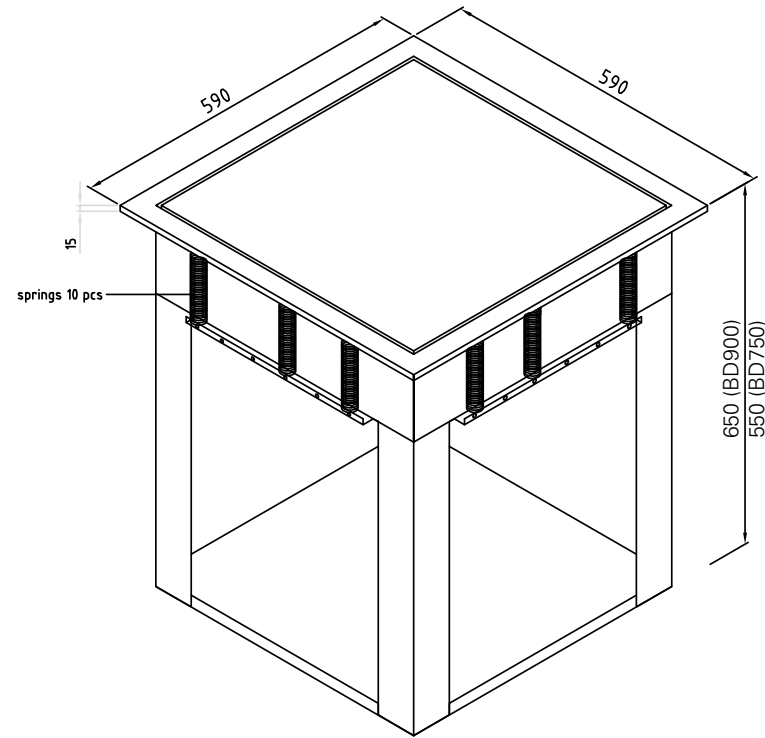

Installation on top of the table

**Drop-in basket dispenser
Metos D-I BD-900/750**

weight (empty): 20 kg

The counter, where drop-in units are installed, must be damp-proof and strong enough to bear the appliance weight.

Mounting drawing

Dimensions of drop-in opening