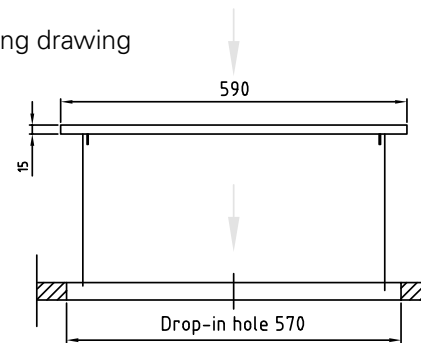

Installation on top of the table

**Drop-in basket dispenser
Metos D-I BD-900/750**

weight (empty): 20 kg

The counter, where drop-in units are installed, must be damp-proof and strong enough to bear the appliance weight.

Mounting drawing

Dimensions of drop-in opening