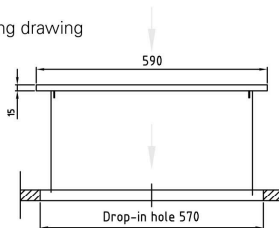

Basket Dispenser Metos Drop-In BD 900

Dispenser for 500 x 500 mm baskets. String power can be adjusted accordingly to racks weight

- drop-in model without side panels
- unit's edge is 15 mm above the furniture's top plate
- minimum height of furniture 900 mm
- capacity 5 baskets

Basket Dispenser Metos Drop-In BD 900

Product capacity	5 baskets
Item width mm	590
Item depth mm	590
Item height mm	650
Package volume	0.439
Unit of volume	m3
Package volume	0.439 m3
Package length	74
Package width	69
Package height	86
Package unit of dimension	cm
Package dimensions (LxWxH)	74x69x86 cm
Net weight	20
Net weight	20 kg
Gross weight	20
Package weight	20 kg
Unit of weight	kg
Remarks (misc.)	drop-in hole 570x570 mm
Function	neutral

Installation on top of the table

**Drop-in basket dispenser
Metos D-I BD-900/750**

weight (empty): 20 kg

The counter, where drop-in units are installed, must be damp-proof and strong enough to bear the appliance weight.

Mounting drawing

Dimensions of drop-in opening