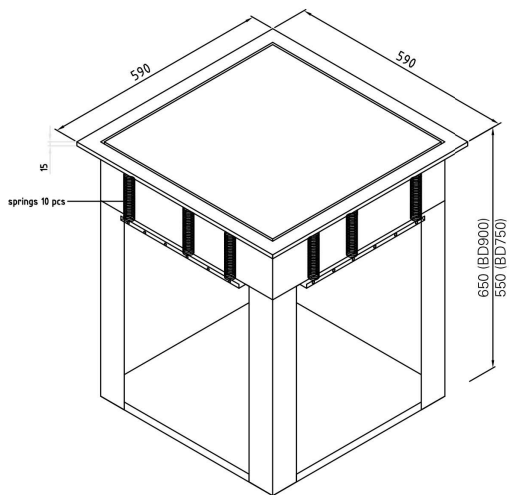

Basket Dispenser Metos Drop-In BD 900

Dispenser for 500 x 500 mm baskets. String power can be adjusted accordingly to racks weight

- drop-in model without side panels
- unit's edge is 15 mm above the furniture's top plate
- minimum height of furniture 900 mm
- capacity 5 baskets

Basket Dispenser Metos Drop-In BD 900

Product capacity	5 baskets
Item width mm	590
Item depth mm	590
Item height mm	650
Package volume	0.439
Unit of volume	m3
Package volume	0.439 m3
Package length	74
Package width	69
Package height	86
Package unit of dimension	cm
Package dimensions (LxWxH)	74x69x86 cm
Net weight	20
Net weight	20 kg
Gross weight	20
Package weight	20 kg
Unit of weight	kg
Remarks (misc.)	drop-in hole 570x570 mm
Function	neutral

Installation on top of the table

**Drop-in basket dispenser
Metos D-I BD-900/750**

weight (empty): 20 kg

The counter, where drop-in units are installed, must be damp-proof and strong enough to bear the appliance weight.

Mounting drawing

Dimensions of drop-in opening