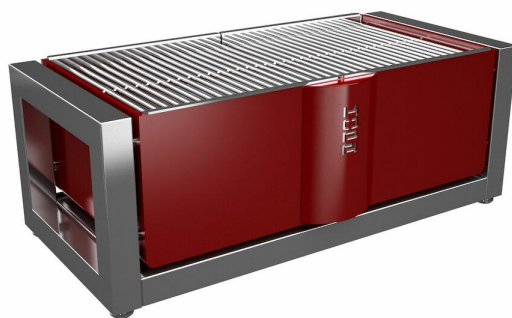

Charcoal grill Metos Yakitori

Traditional wood grill for the kitchen of the 21st century.

- It is very well insulated to prevent overheating of the external surfaces
- The fire pit is made of fire bricks for heat accumulation and long life
- Red color

Charcoal grill Metos Yakitori

Inside measures mm	580x300mm.
Item width mm	690
Item depth mm	345
Item height mm	250
Package volume	0.09
Unit of volume	m3
Package volume	0.09 m3
Package length	75
Package width	40
Package height	30
Package unit of dimension	cm
Package dimensions (LxWxH)	75x40x30 cm
Net weight	43
Net weight	43 kg
Gross weight	50
Package weight	50 kg
Unit of weight	kg
Type	coal