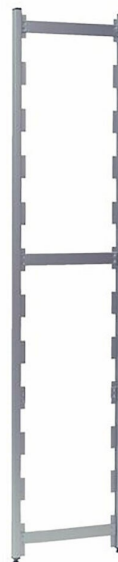

Ladder Metos Norm5

2000*400

Ladders made of stainless steel, adjustable feet. Adjustable shelf height every 150 mm

- capacity between two ladders 1200 kg

Ladder Metos Norm5 2000*400

Product capacity	Section load: 1200 kg
Item width mm	25
Item depth mm	400
Item height mm	1960
Package volume	0.028
Unit of volume	m3
Package volume	0.028 m3
Package length	45
Package width	3
Package height	205
Package unit of dimension	cm
Package dimensions (LxWxH)	45x3x205 cm
Net weight	4.91
Net weight	4.91 kg
Gross weight	5.91
Package weight	5.91 kg
Unit of weight	kg
Raw material	stainless steel