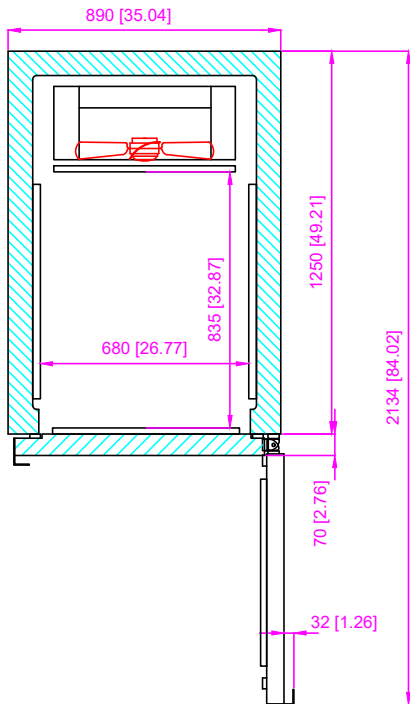

## 181RB-PNO

- (E) CONNESSIONE ELETTRICA  
ELECTRICAL CONNECTION
- (W) CONNESSIONE SCARICO 1/2"  
DRAIN CONNECTION 1/2"

DIMENSIONI mm  
DIMENSIONS [in]