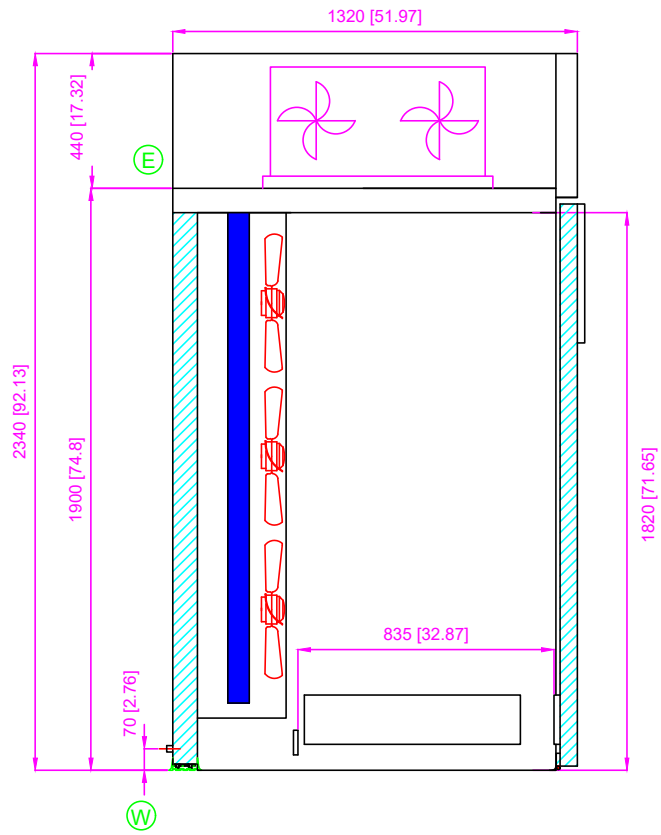

## 181RB-PNO

- (E) CONNESSIONE ELETTRICA  
ELECTRICAL CONNECTION
- (W) CONNESSIONE SCARICO 1/2"  
DRAIN CONNECTION 1/2"

DIMENSIONI mm  
DIMENSIONS [in]