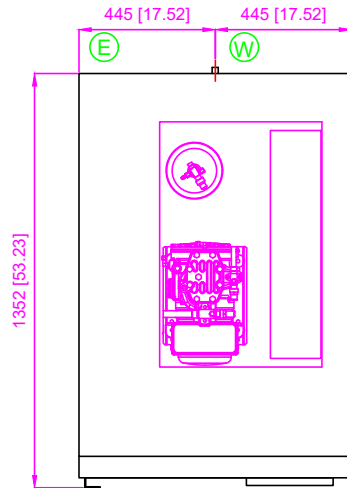

## 181RB-PNO

- (E) CONNESSIONE ELETTRICA  
ELECTRICAL CONNECTION
- (W) CONNESSIONE SCARICO 1/2"  
DRAIN CONNECTION 1/2"

DIMENSIONI mm  
DIMENSIONS [in]