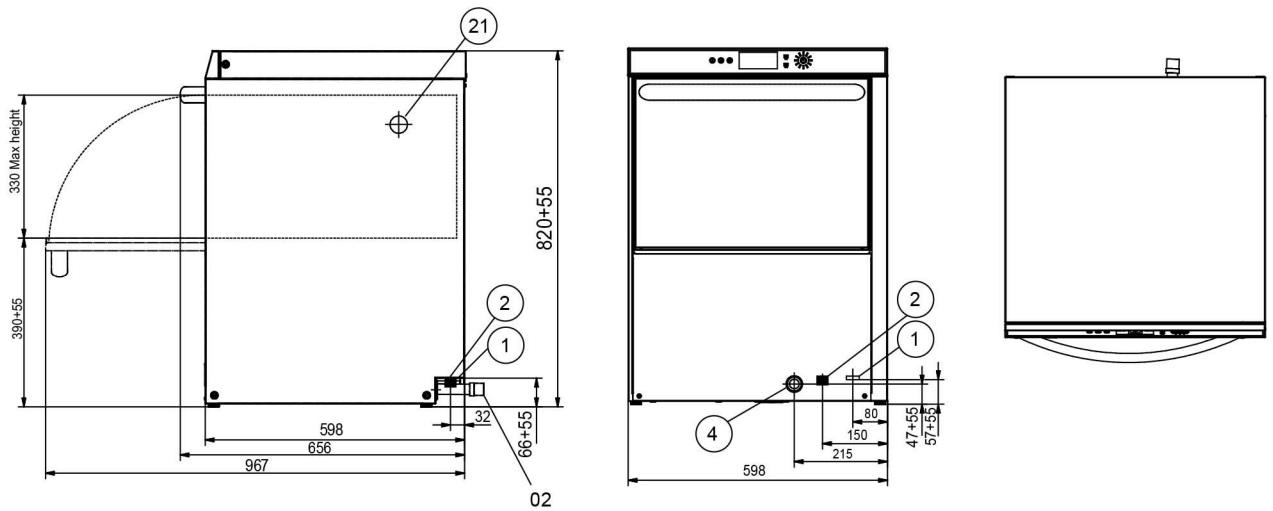

METOS WD-4S

- ① cable 2 m
- ③ R3/4", 180kPa 17 l/min
- ④ 22 mm, 1 l/s

This document may not be copied in part or in whole by any process nor passed on to a third party without the written permission of the owner Metos Oy Ab.