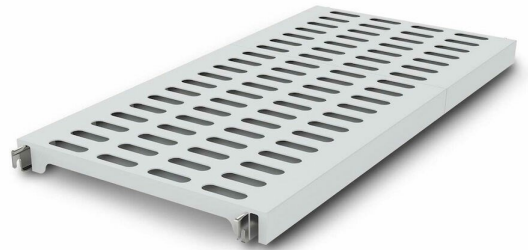

Louvre shelf Metos Norm12 800*500

Grid shelf made of plastic. Stands cold up to - 30 °C, machine washable

- adjustable shelf height every 150 mm
- capacity 150 kg

Louvre shelf Metos Norm12 800*500

Product capacity	200 kg
Item width mm	800
Item depth mm	483
Item height mm	53
Package volume	0.01
Unit of volume	m3
Package volume	0.01 m3
Package length	0
Package width	0
Package height	0
Package dimensions (LxWxH)	0x0x0
Net weight	2.17
Net weight	2.17 kg
Gross weight	3.17
Package weight	3.17 kg
Unit of weight	kg
Raw material	plastic
Shelf size mm	500
Model	Louvre shelf