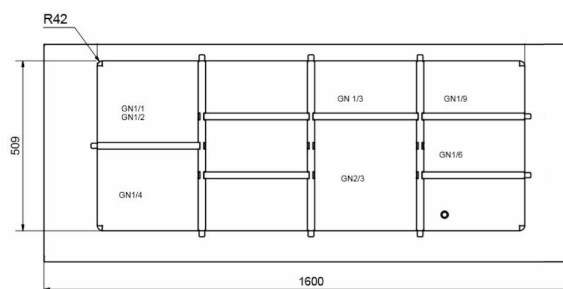

## Divider assy GN4/1 Metos BM 1600

Three long dividers and three short dividers for the middle and three short dividers for the side. For GN4/1 sized basin

- dish washer safe
- all stainless steel
- fits basin models Metos Proff, Nova, Corona and Drop-in manufactured after 02/2019
- GN containers not included

## Divider assy GN4/1 Metos BM 1600

Package volume	0.005
Unit of volume	m3
Package volume	0.005 m3
Package length	0.5
Package width	0.1
Package height	0.1
Package unit of dimension	m
Package dimensions (LxWxH)	0.5x0.1x0.1 m
Net weight	1.58
Net weight	1.58 kg
Gross weight	1.7
Package weight	1.7 kg
Unit of weight	kg
Function	cold+warm
GN size	GN4/1