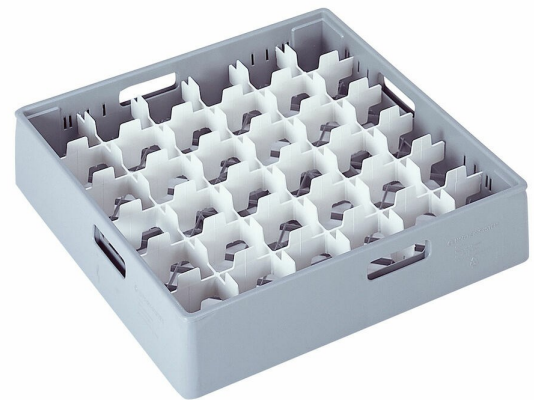

## Grey compartment basket Metos with white compartment for 36x

Designed especially for washing of glass. Offers excellent protection for fragile glass during washing, transportation and storage. Color coding facilitates recognition of glass. Racks in the work pieces reduce the contact area to the minimum and prevent the threats from arising. Fits all dishwashers with standard dimensions. The material is made of lightly clean and scratch resistant polypropylene. Even fully loaded, the basket keeps the shape as a result of its rugged design, it slides easily on surfaces and even on conveyors.

Thanks to the design on the bottom of the basket, they are handy to stack, which eliminates transport and storage of the baskets. The structure of the double walls still makes the basket without unnecessary extra weight.

The diagonally placed handles offer a steady lifting grip and support for the carrying, with little muscle strength. The smooth walls make it impossible for laundry and dirt to accumulate in the structure of the basket. The open bottom structure makes the water feasible. Because of this, the water jet can easily reach the vessels and the dirt water do not accumulate in the structure of the basket.

## Grey compartment basket Metos with white compartment for 36x

Product capacity	36 pcs. Ø72 x 70 mm glass
Item width mm	500
Item depth mm	500
Item height mm	106
Package volume	0.03
Unit of volume	m3
Package volume	0.03 m3
Package length	50
Package width	50
Package height	12
Package unit of dimension	cm
Package dimensions (LxWxH)	50x50x12 cm
Net weight	1.96
Net weight	1.96 kg
Gross weight	3
Package weight	3 kg
Unit of weight	kg
Raw material	plastic