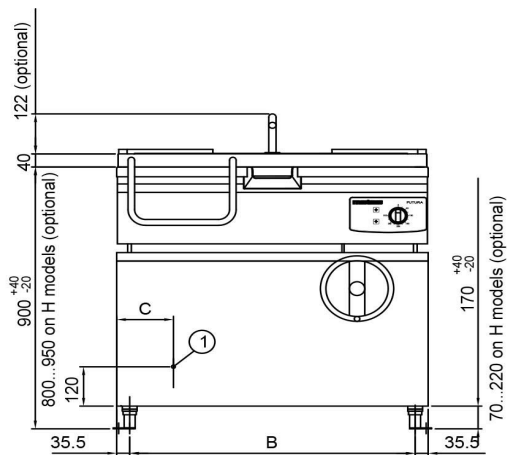

- height adjustment 800-950 mm

Bratt pan Metos Futura 85D (pan 790x530x180mm)

Product capacity	75 L, frying surface 790 * 530
Item width mm	850
Item depth mm	806
Item height mm	954
Package volume	1.058
Unit of volume	m3
Package volume	1.058 m3
Package length	98
Package width	90
Package height	120
Package unit of dimension	cm
Package dimensions (LxWxH)	98x90x120 cm
Net weight	170
Net weight	170 kg
Gross weight	200
Package weight	200 kg
Unit of weight	kg
Connection power kW	10.5
Fuse Size A	16
Connection voltage V	400/230
Number of phases	3NPE
Frequency Hz	50
Startup current A	15
Protection rating (IP)	X3
Type of electrical connection	Fixed
Electrical conn. height mm	360
Power type	electric
Operation type	electromechanical
Cleaning	hand wash

Bratt pan Metos Futura 85D (pan 790x530x180mm)

Tilting	electric
Temperature probe	No
Oil filtering	No
Timer	No

User Manual SE

METOS FUTURA

② R3/4", optional

Metos	A	B	C	D	E
Futura 60	600	529	120	300*	225
Futura 85	850	779	200	425	225
Futura 110	1100	1029	230	550	225

* manual tilting 200 mm