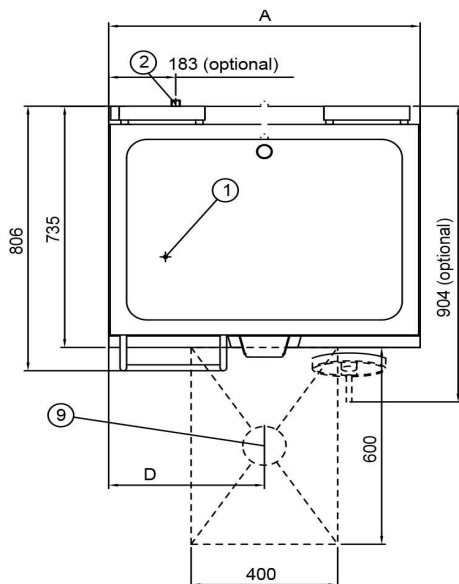

The frying surface is made of thick steel which stores heat extremely well throughout the whole frying area. The volume of the pan area is 75 liters. The 180 mm deep pan also enables stewing and boiling in the pan. The temperature is adjustable between 0...+250°C. The heating time, to the set temperature, lasts for 5-6 minutes. The seamless surfaces and rounded corners make's the pan easy to clean.

- height adjustment 800-950 mm

Bratt pan Metos Futura 85D (pan 790x530x180mm)

Product capacity	75 L, frying surface 790 * 530
Item width mm	850
Item depth mm	806
Item height mm	954
Package volume	1.058
Unit of volume	m3
Package volume	1.058 m3
Package length	98
Package width	90
Package height	120
Package unit of dimension	cm
Package dimensions (LxWxH)	98x90x120 cm
Net weight	170
Net weight	170 kg
Gross weight	200
Package weight	200 kg
Unit of weight	kg
Connection power kW	10.5
Fuse Size A	16
Connection voltage V	400/230
Number of phases	3NPE
Frequency Hz	50
Startup current A	15
Protection rating (IP)	X3
Type of electrical connection	Fixed
Electrical conn. height mm	360
Power type	electric
Operation type	electromechanical
Cleaning	hand wash

Bratt pan Metos Futura 85D (pan 790x530x180mm)

Tilting	electric
Temperature probe	No
Oil filtering	No
Timer	No

User Manual SE

METOS FUTURA

② R3/4", optional

Metos	A	B	C	D	E
Futura 60	600	529	120	300*	225
Futura 85	850	779	200	425	225
Futura 110	1100	1029	230	550	225

* manual tilting 200 mm