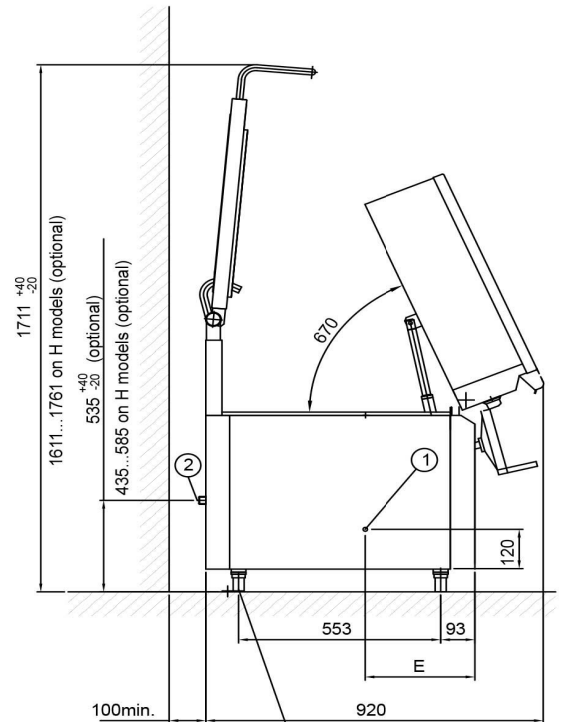

The frying surface is made of thick steel which stores heat extremely well throughout the whole frying area. The volume of the pan area is 75 liters. The 180 mm deep pan also enables stewing and boiling in the pan. The temperature is adjustable between 0...+250°C. The heating time, to the set temperature, lasts for 5-6 minutes. The seamless surfaces and rounded corners make's the pan easy to clean.

- height adjustment 800-950 mm

Bratt pan Metos Futura 85D (pan 790x530x180mm)

Product capacity	75 L, frying surface 790 * 530
Item width mm	850
Item depth mm	806
Item height mm	954
Package volume	1.058
Unit of volume	m3
Package volume	1.058 m3
Package length	98
Package width	90
Package height	120
Package unit of dimension	cm
Package dimensions (LxWxH)	98x90x120 cm
Net weight	170
Net weight	170 kg
Gross weight	200
Package weight	200 kg
Unit of weight	kg
Connection power kW	10.5
Fuse Size A	16
Connection voltage V	400/230
Number of phases	3NPE
Frequency Hz	50
Startup current A	15
Protection rating (IP)	X3
Type of electrical connection	Fixed
Electrical conn. height mm	360
Power type	electric
Operation type	electromechanical
Cleaning	hand wash

Bratt pan Metos Futura 85D (pan 790x530x180mm)

Tilting	electric
Temperature probe	No
Oil filtering	No
Timer	No

User Manual SE

METOS FUTURA

② R3/4", optional

Metos	A	B	C	D	E
Futura 60	600	529	120	300*	225
Futura 85	850	779	200	425	225
Futura 110	1100	1029	230	550	225

* manual tilting 200 mm