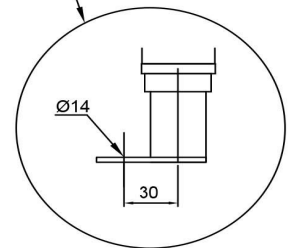

- height adjustment 800-950 mm

Bratt pan Metos Futura 85D (pan 790x530x180mm)

Product capacity	75 L, frying surface 790 * 530
Item width mm	850
Item depth mm	806
Item height mm	954
Package volume	1.058
Unit of volume	m3
Package volume	1.058 m3
Package length	98
Package width	90
Package height	120
Package unit of dimension	cm
Package dimensions (LxWxH)	98x90x120 cm
Net weight	170
Net weight	170 kg
Gross weight	200
Package weight	200 kg
Unit of weight	kg
Connection power kW	10.5
Fuse Size A	16
Connection voltage V	400/230
Number of phases	3NPE
Frequency Hz	50
Startup current A	15
Protection rating (IP)	X3
Type of electrical connection	Fixed
Electrical conn. height mm	360
Power type	electric
Operation type	electromechanical
Cleaning	hand wash

Bratt pan Metos Futura 85D (pan 790x530x180mm)

Tilting	electric
Temperature probe	No
Oil filtering	No
Timer	No

User Manual SE

METOS FUTURA

② R3/4", optional

Metos	A	B	C	D	E
Futura 60	600	529	120	300*	225
Futura 85	850	779	200	425	225
Futura 110	1100	1029	230	550	225

* manual tilting 200 mm